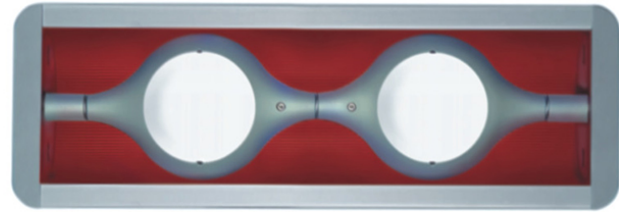

PROJECT	
TYPE	
NOTES	
QUANTITY	
DATE	

SPACE RECESSED

D96001

GENERAL

Series: Space
Brand: Milan
Division: Design
Mounting Type: Recessed
Mounting Location: Ceiling
Subcategory: Downlight

PHYSICAL

Shape: Rectangle
Length (mm): 445
Length (in): 17 1/2
Width (mm): 150
Width (in): 6
Height (mm): 89
Height (in): 3 1/2
Light Distribution: Direct
Weight (kg): 3.2
Weight (lbs): 7
Diffuser: Glass - Sold Separately
Fixture Finish: Metallic Gray
Fixture Material: Metal

ELECTRICAL

Number of Lamps: 2
Lamp Type: LED Retrofit
Lamp Shape: MR16
Bulb Included: Bulb Not Included
Total Output Wattage (W): 10
Max. Wattage Per Lamp (W): 5
Lamp Base: GU10

LED

OPTICAL

RATINGS AND CERTIFICATIONS

Certified By: CSA Certified to UL and CSA Standards
IP rating: IP20

150mm 6"